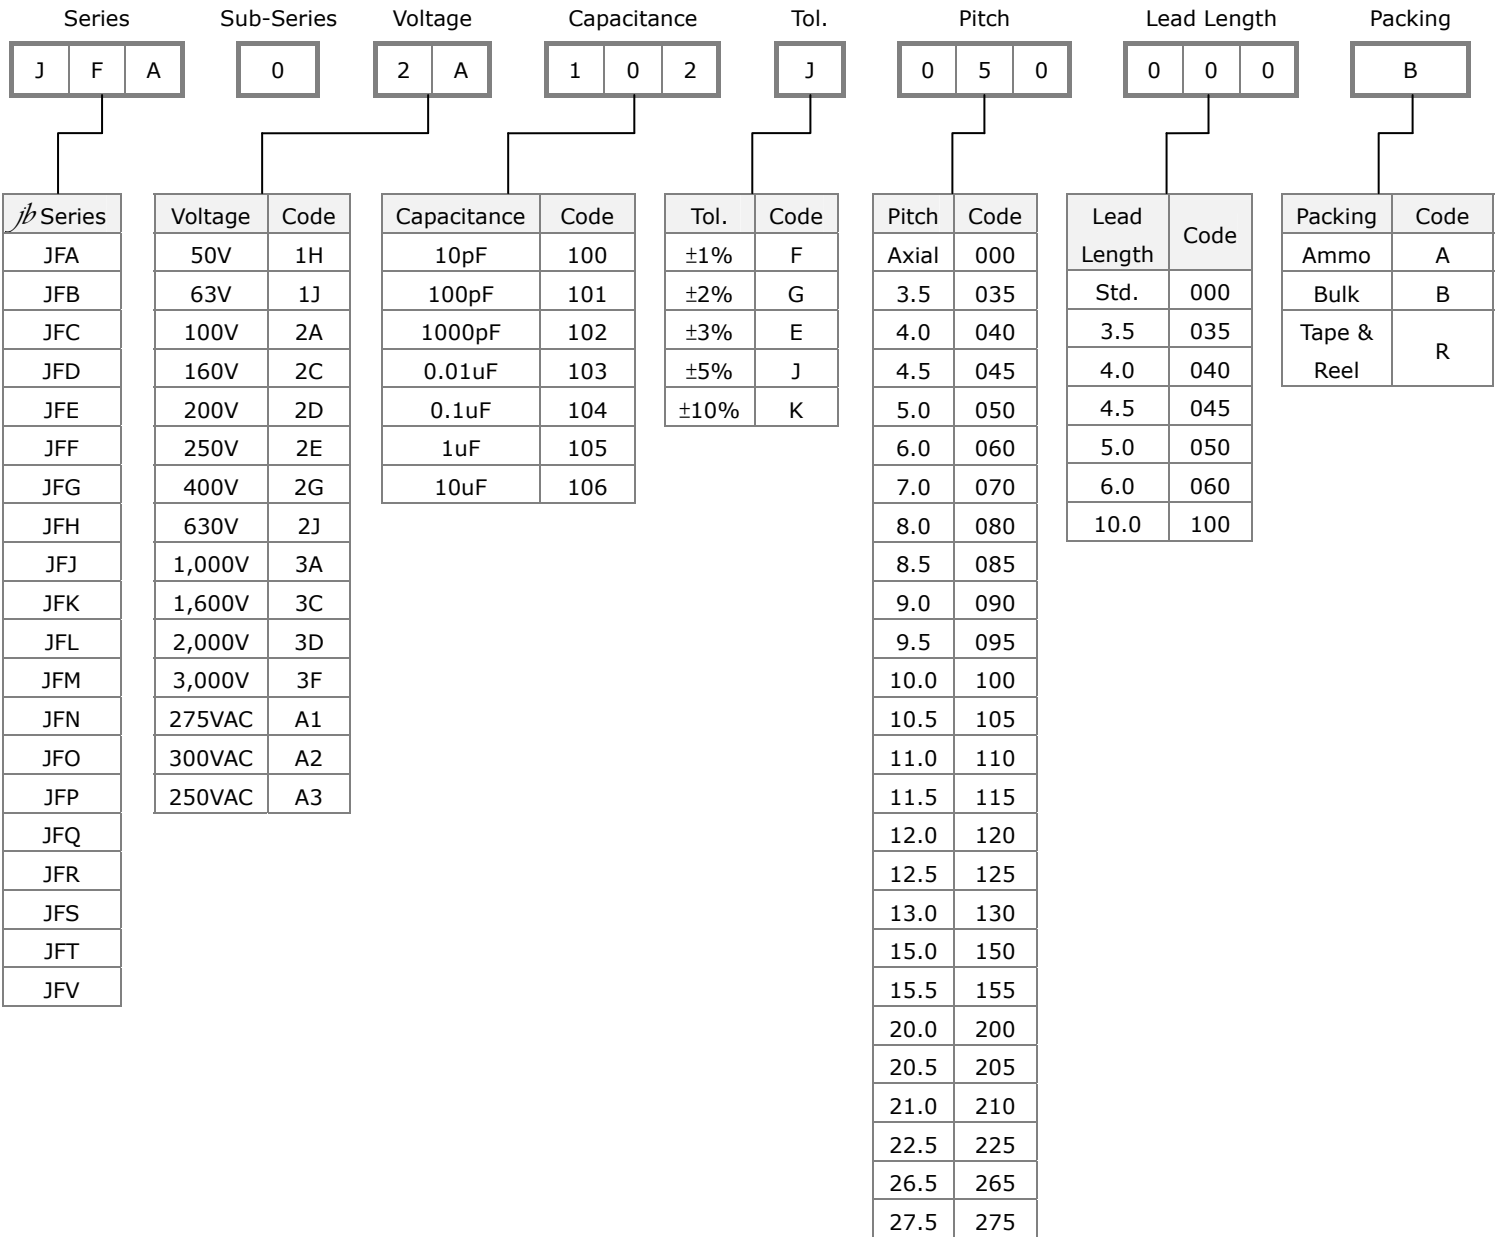

Part Number System

jb® Aluminum Electrolytic Capacitors

Part Number System

jb® SMD - Aluminum Electrolytic Capacitors

Part Number System