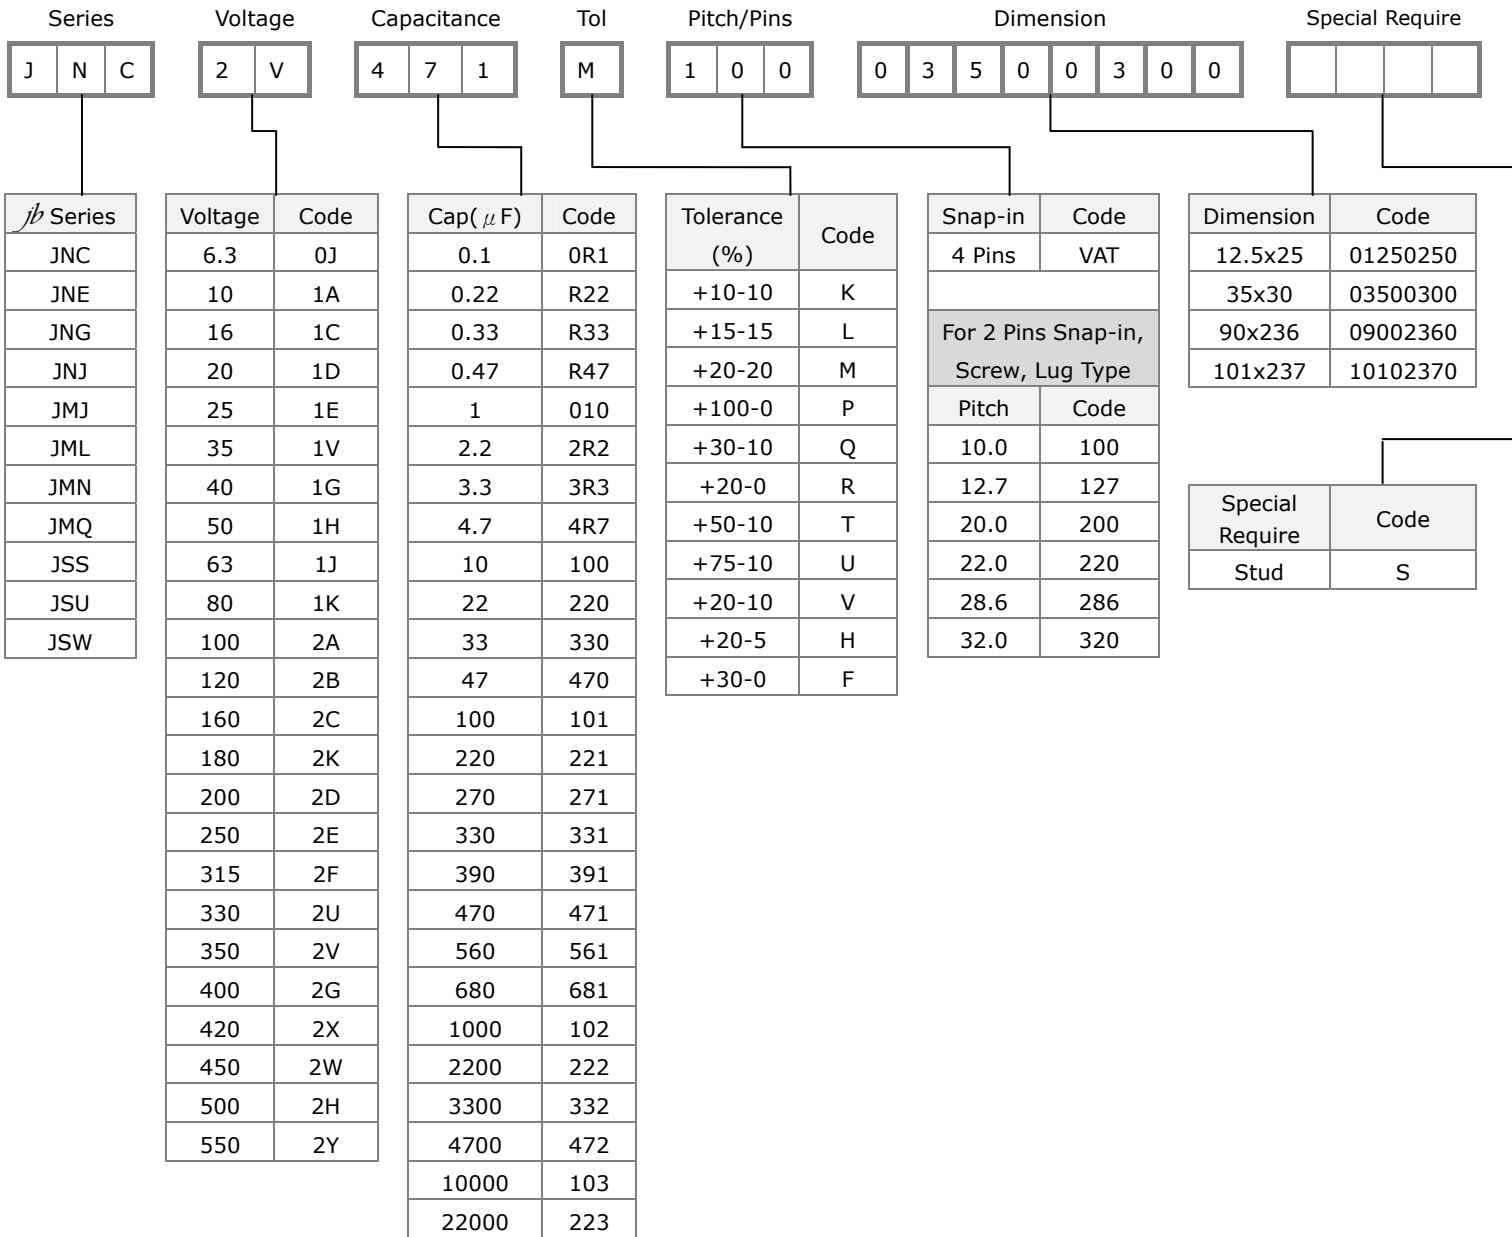

Part Number System

jb® Aluminum Electrolytic Capacitors

Part Number System

jb® SMD - Aluminum Electrolytic Capacitors

Part Number System